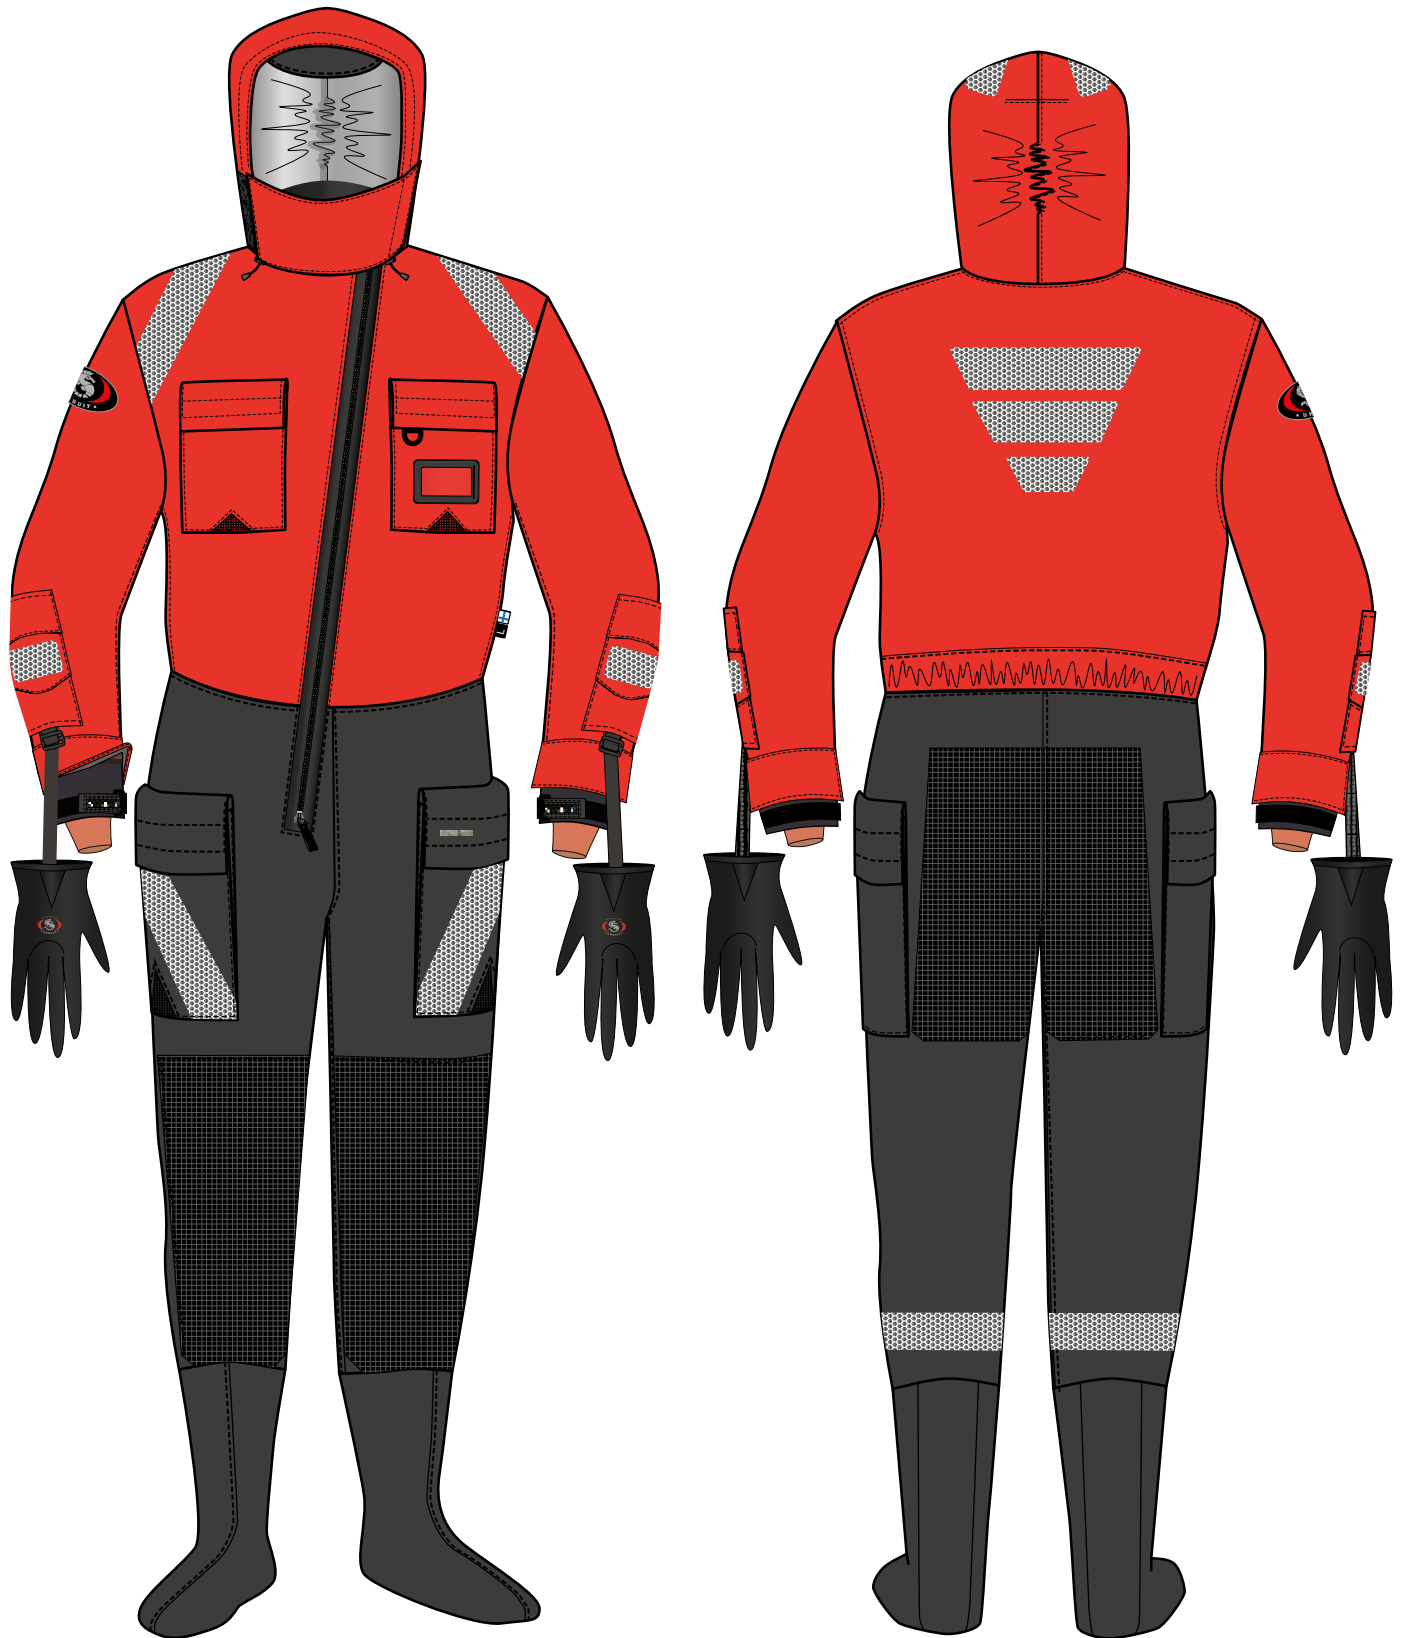

	<b>RDS</b>		<b>RDS WE Evo</b>				<b>SIZES</b>	
	Immersion suit	Orange/Black	Gore-Tex Pazifik/Klingler				S-XXXL	

	<b>RDS</b>	RDS WE Evo		Description
---	------------	------------	--	-------------

- Fabric: Gore-Tex Pazifik
  - upper part: orange
  - lower part: black
- Reinforcements Cordura Klingler, black
  - knees and back
- Aquaseal PU- Zipper, open-ended, two-way
- SOLAS reflectors
  - hood, shoulders, sleeve pockets, legs, triangle on back
- Chest pocket, both sides
  - zipper pocket, flap with velcro closure
  - on left chest pocket d-ring and ID- card pocket
- Sleeve pockets with neoprene gloves
  - attached gloves with rubber band
- Thigh pockets on both sides
  - flap with velcro closure
- Rubber band on waist(inside) for better fit
- Open neoprene neck seal
- SiTech Koster wrist rings with TPE wrist seals. The Koster system enables the user easily change the TPE wrist seals as needed.
- Socks made of suit material

## PACKAGE

- Packed in orange Ursuit- bag
- User booklet
- Reipair kit
- Separate neoprene hood
- Beanie

## AVAILABILITY

- **Stock item**. Shipped directly from Turku, Finland
- Will be in stock during Q1 2025

<b>URSUIT OY</b>	<b>TECH PACK</b>		<b>2 / 2</b>
------------------	------------------	--	--------------